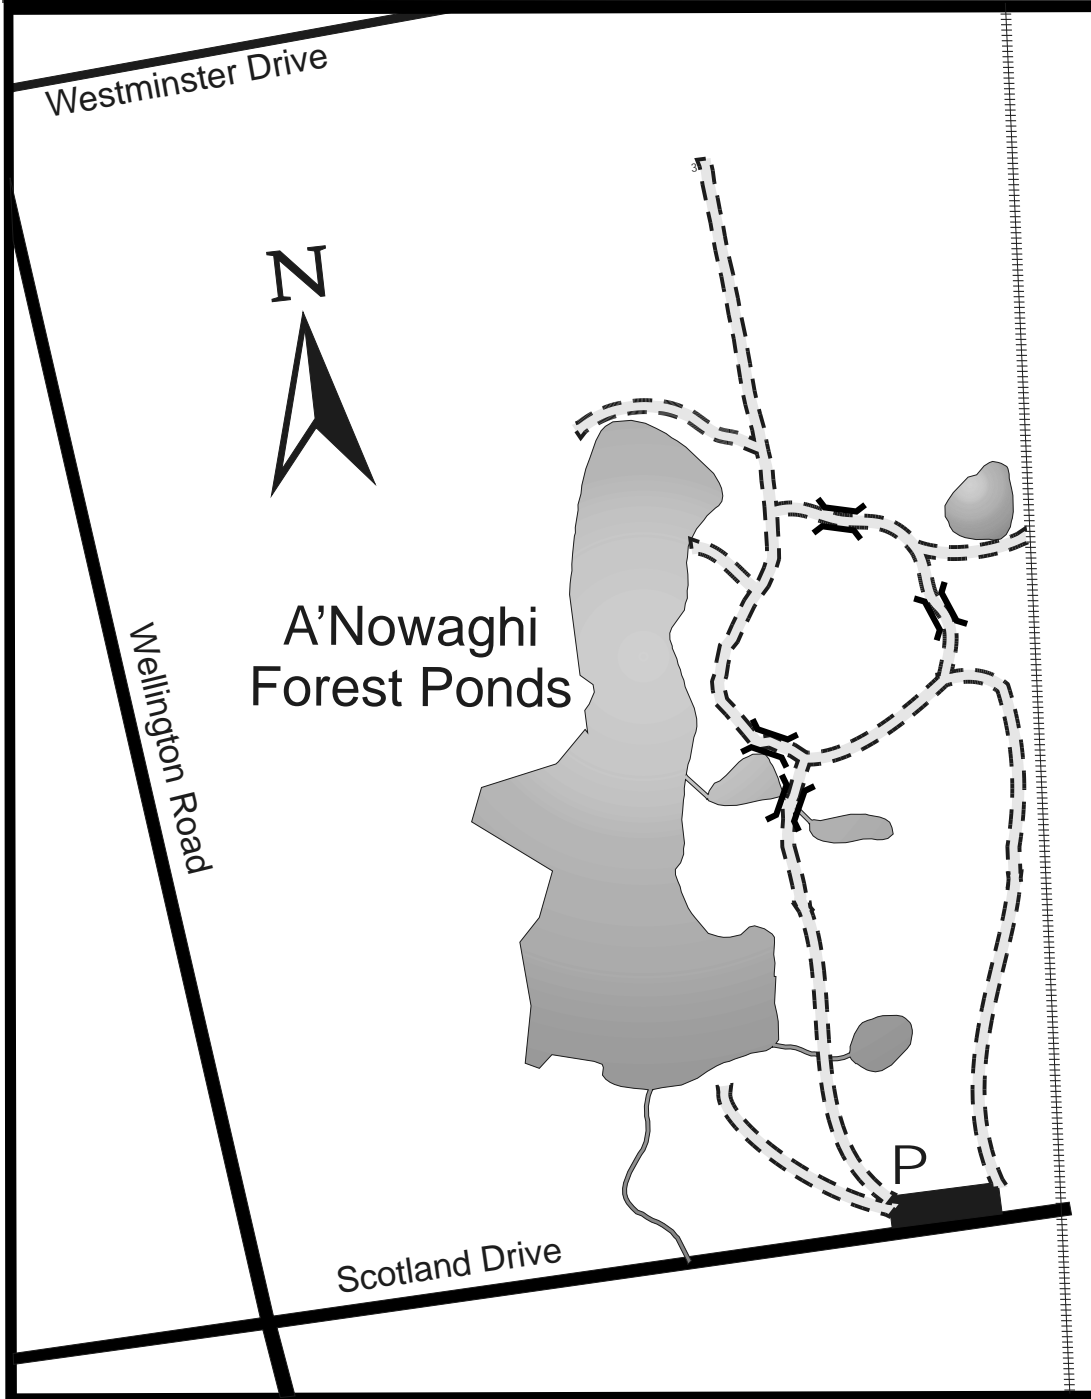

H

Kirk-Cousins Management Area

5 km

ESA

Kettle Creek Conservation Authority
 519-631-1270
www.kettlecreekconservation.on.ca

	Seasonal Hiking		Tent & Trailer Camping		Swimming Pool		Historic Interest		Playground		Conservation Area
	Year Round Hiking		Cabins		Wheel Chair Accessible Swimming Pool		Interpretive Trail		Picnic Tables		Ontario Parks
	Bicycling		Washroom / Outhouse Facilities		Canoeing Permitted		Environmentally Significant Area		Tent Camping		Liking Hiking: Brought to you by Healthy at Heart Elgin.
	Freshwater Swimming		Payphone		Birding		Donation, Permit or Fee: Call for info		Roadways		Trails

*Maps are not to scale