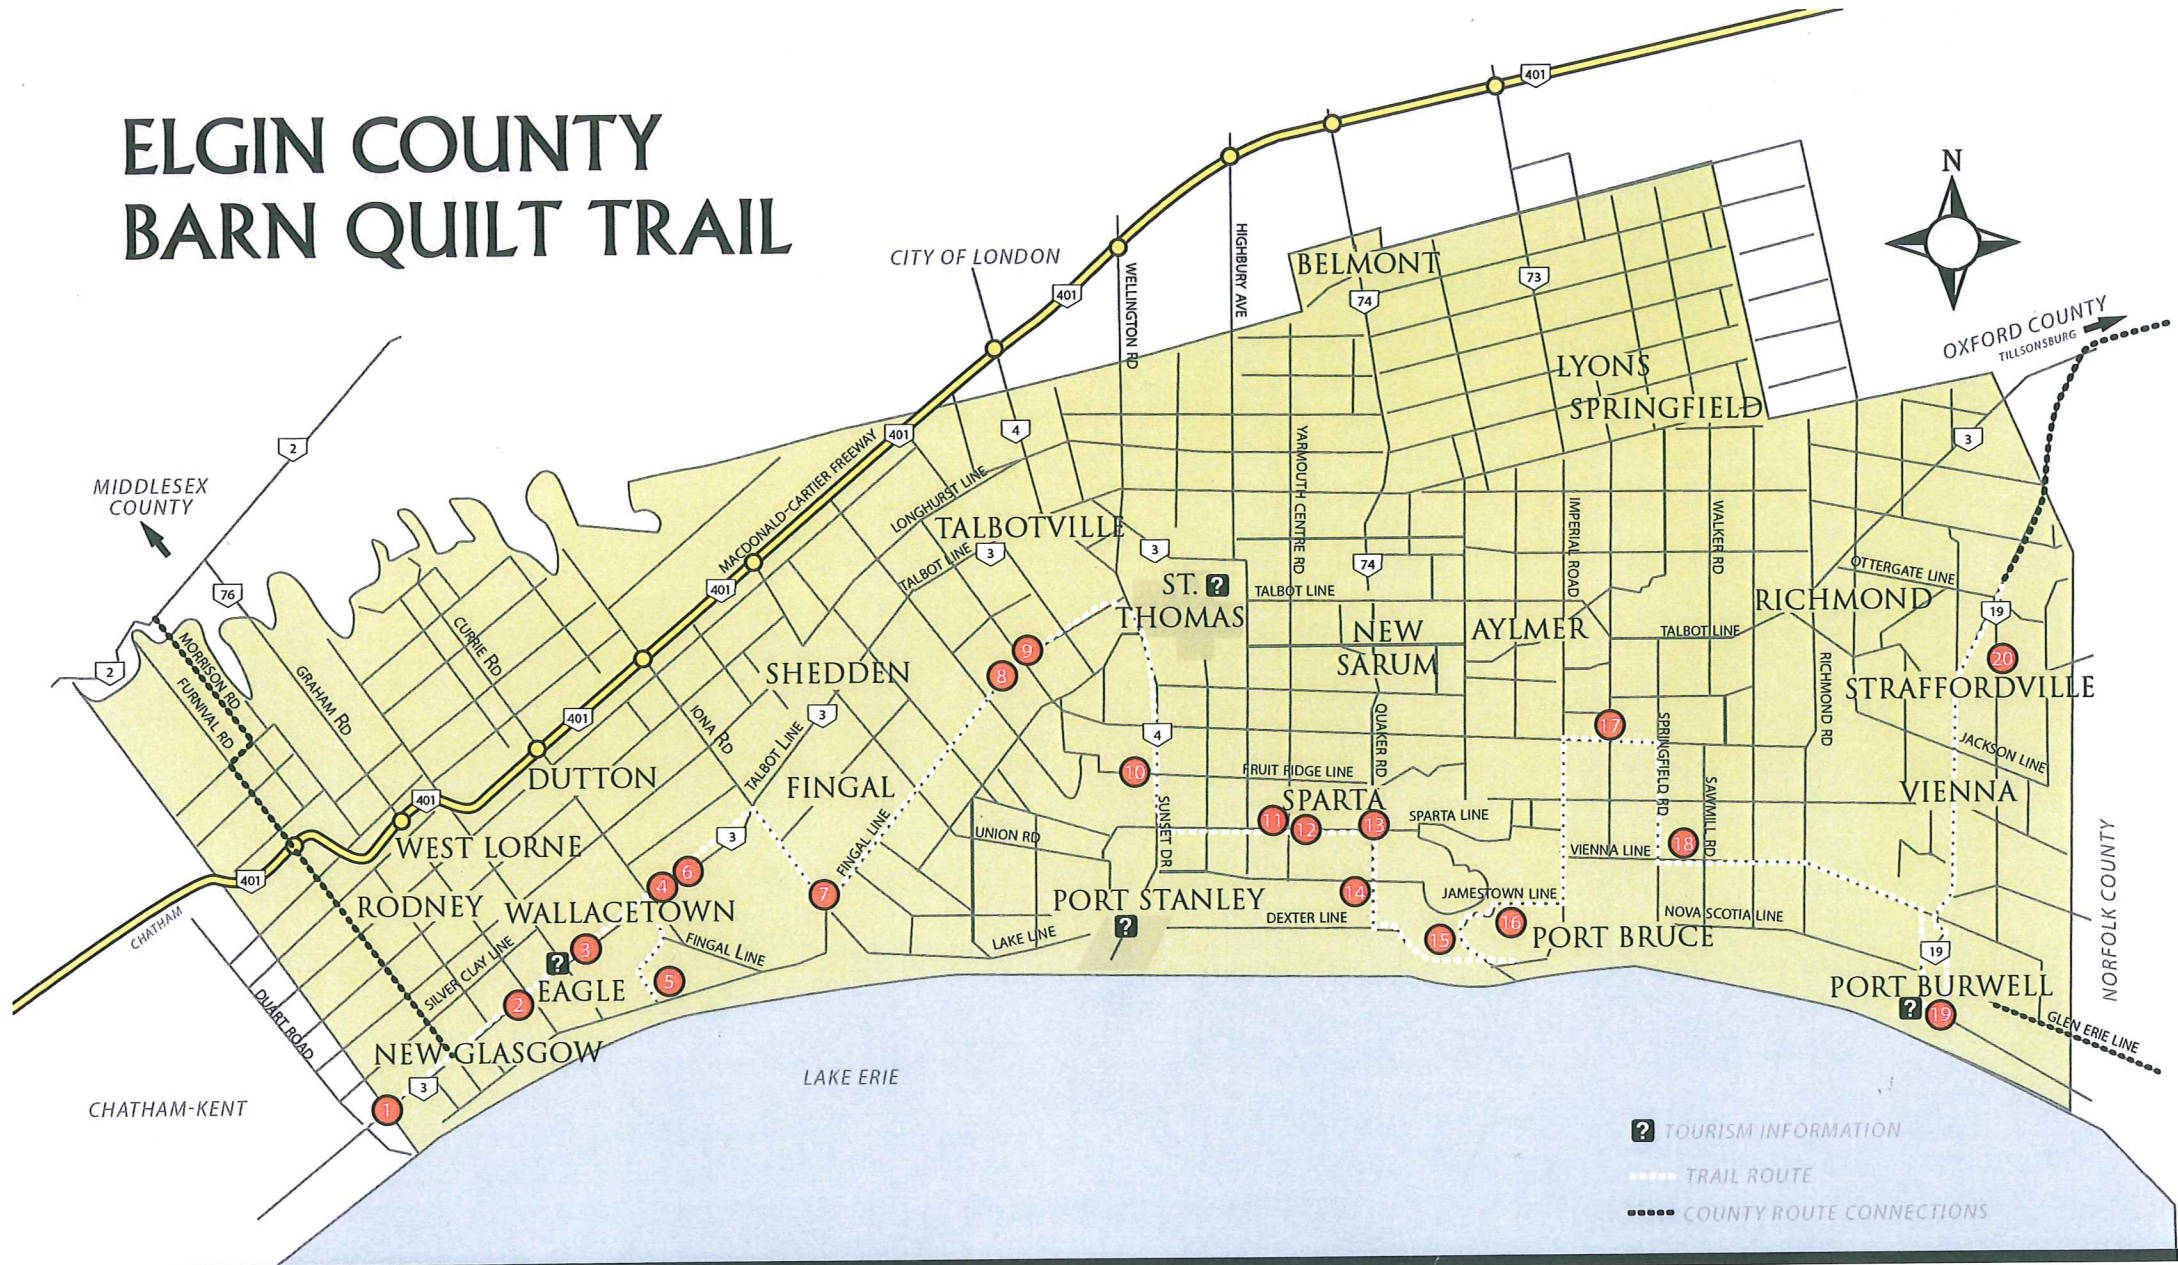

ELGIN COUNTY BARN QUILT TRAIL

- 1 Peace Star - Ford Farm
20272 Talbot Line, West Elgin
- 2 All Tangled Up - McKillop Farm
24810 Talbot Line, Eagle
- 3 Four Corners - Country Seat
28143 Talbot Line, Dutton-Dunwich
- 4 Rail Fence - Community Hall
29593 Talbot Line, Wallacetown
- 5 Irish Star - Backus-Page House Barn
29424 Lakeview Line, Dutton-Dunwich

- 6 Star of Bethlehem - McKillop Farm
30312 Talbot Line, Dutton-Dunwich
- 7 Indian Trail - Brown Farm
33280 Fingal Line, Southwold
- 8 Grist Mill - Tufford Farm
37632 Fingal Line, Southwold
- 9 Log Cabin - Shaw Barn
38662 Fingal Line, Southwold
- 10 Corn and Beans - Hayhoe Farm
6679 Sunset Road, Central Elgin

- 11 Evening Star - Zavitz-Bond House
45471 Sparta Line, Central Elgin
- 12 Sugar Maple - Burgess Barn
45644 Sparta Line, Central Elgin
- 13 Drunkard's Path - Morgan Nina's
Corner of Sparta & Hiram Smith Line, Sparta
- 14 Baby Blocks - Winter Wheat
5277 Quaker Road, Central Elgin
- 15 Rippling Waters - Pineo Farm
47972 Rush Creek Line

- 16 Churn Dash - Gay Lea Dairy Heritage Museum
48075 Jamestown Line, Malahide
- 17 Bike Wheel - Luton Community Centre
50812 John Wise Line, Malahide
- 18 Pinwheel Star - Mennill Farm
51200 Vienna Line, Malahide
- 19 Compass Rose - Port Burwell Lighthouse
17 Robinson Street, Port Burwell
- 20 Railway Crossing
56486 Heritage Line, Stratfordville