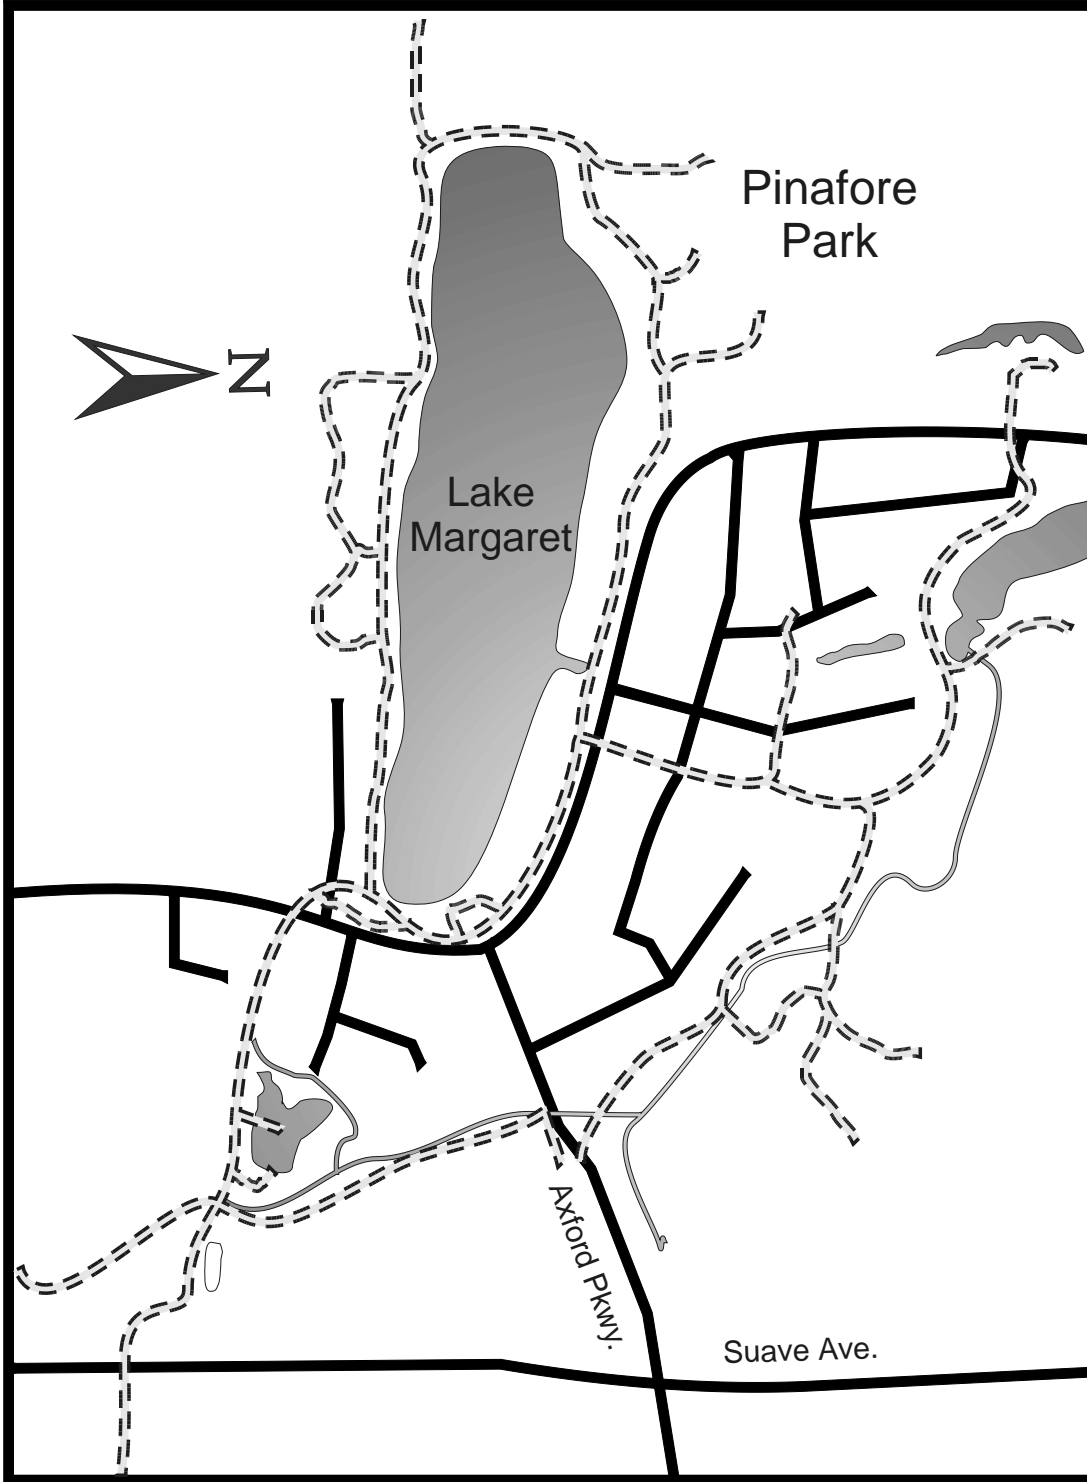

E

Lake Margaret Trail

8 km

Doug Tarry Limited
 519-631-9306
www.dougtarryhomes.com

	Seasonal Hiking		Tent & Trailer Camping		Swimming Pool		Historic Interest		Playground		Conservation Area
	Year Round Hiking		Cabins		Wheel Chair Accessible Swimming Pool		Interpretive Trail		Picnic Tables		Ontario Parks
	Bicycling		Washroom / Outhouse Facilities		Canoeing Permitted		Environmentally Significant Area		Tent Camping		Liking Hiking: Brought to you by Healthy at Heart Elgin.
	Freshwater Swimming		Payphone		Birding		Donation, Permit or Fee: Call for info		Roadways		Trails

*Maps are not to scale